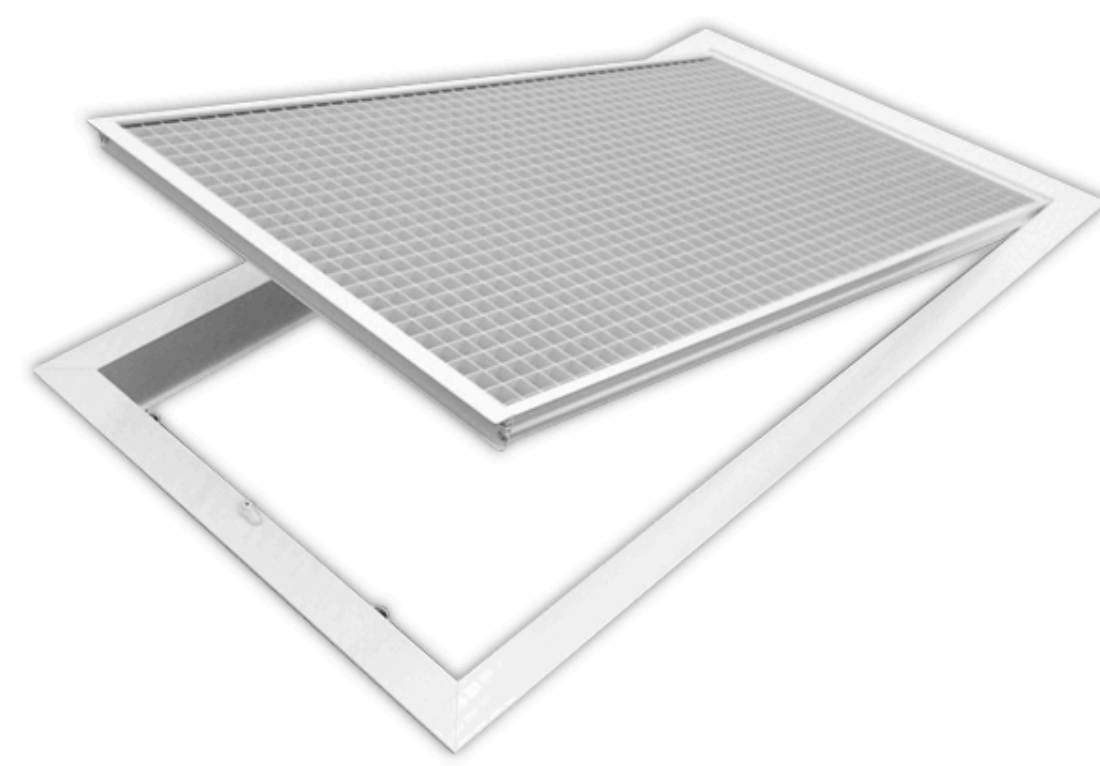

Linear/Slots

Grilles / Diffusers

FLLSD

Linear slot diffuser
for ceiling/wall.
Adjustable fins

FLLBG / FLLBG-F

Linear bar grille
for ceiling, wall or floor.
Fixed deflection angles
15 or 30 degrees.

T-Bar Lay-in/Mounted Diffusers

FLLR-TB

T-Bar lay-in
return grille

FLLRFG-TB

T-Bar lay-in
return filter grille
with eggcrated core

FLLRF-TB

T-Bar lay-in
return grille

FLLJS-PLT

Panel mounted fixed
core ceiling diffuser
for T-Bar mounting