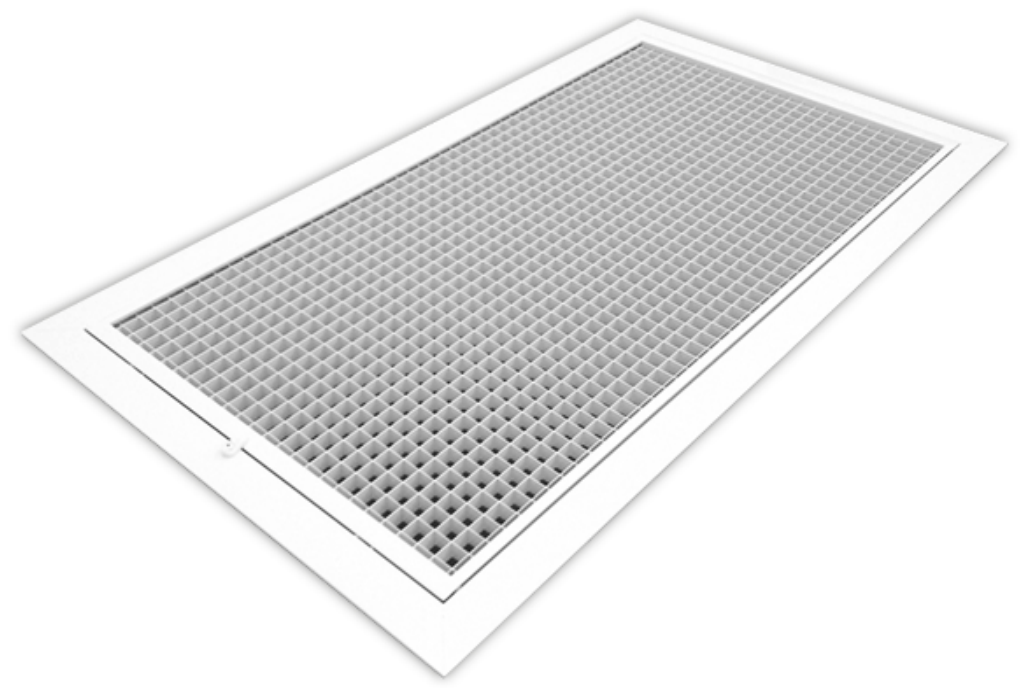

# Return Grilles

Square & Round Grilles/Diffusers

**FLLRA**

**FLLRF**

**FLLDGD  
FLLDGD-C**

**FLLRA-G**

**FLLOL-4**

Return grilles  
w/ or without  
opposed damper  
blades

Return filter  
grilles w/or  
without opposed  
damper blades

Door Grilles

Eggcrated return  
grille with or  
without opposed  
damper blades

4"x4" air louver  
with or without  
opposed damper  
blades

**FLLRF-G**

**FLLSP**

**FLLVL**

**FLLVL-C**

**FLLDR1000-A**

Return filter  
grilles w/or  
without opposed  
damper blades  
and eggcrated  
center

Spot Diffuser

Round grille  
with  
eggcrate core

Round grille  
with eggcrate  
core and  
protective shell

Aluminum  
round ceiling  
diffusers